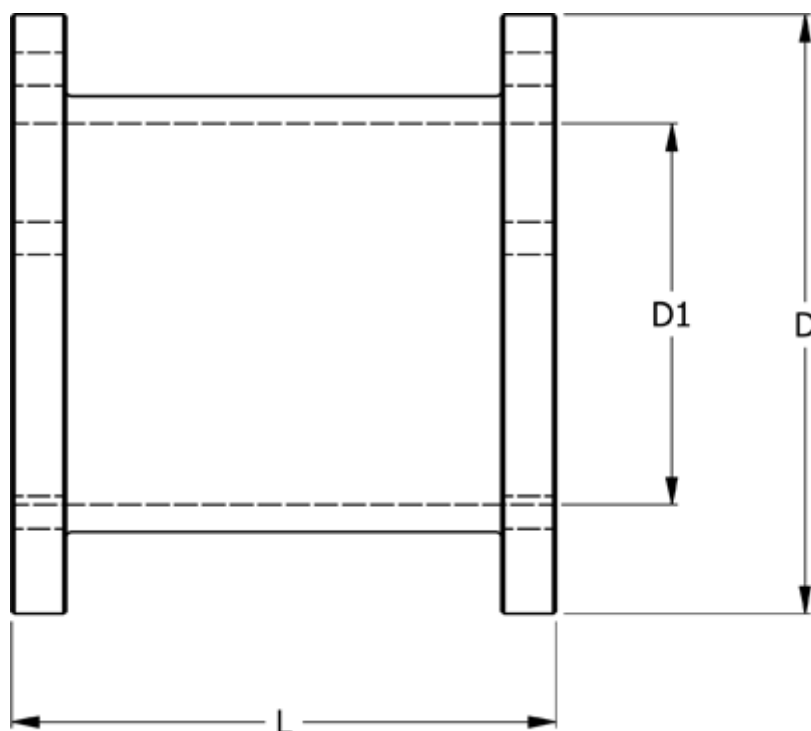

Article number: 330620006250

Description: Coupling N-Eupex str. 200  
Part 6 - 200

## Measures

---

D	= 200
D1	= 140
L	= 250
Torque (N m)	= 1340